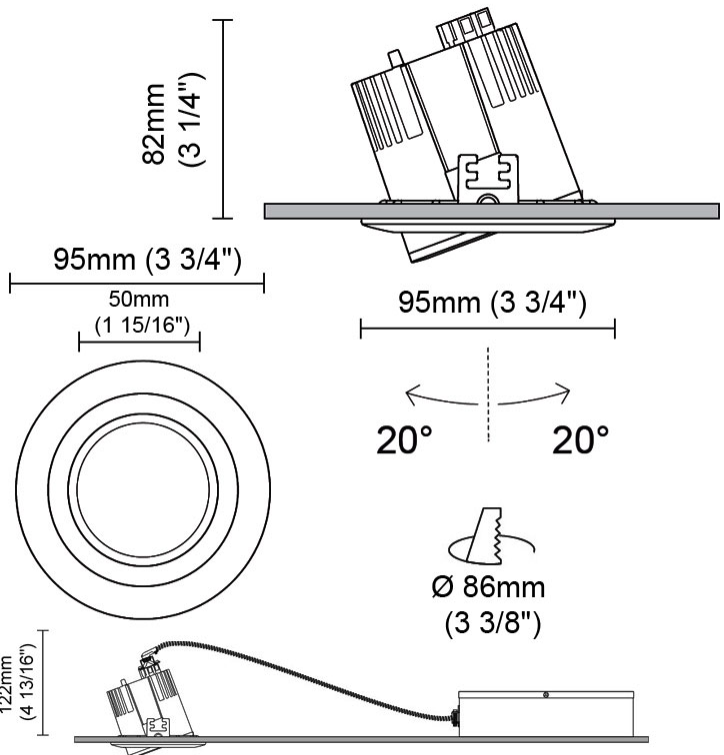

GENERAL

Series: Dixit
Brand: Ivela
Division: Architectural
Mounting Type: Recessed
Mounting Location: Ceiling
Subcategory: Downlight

PHYSICAL

Shape: Round
Diameter (mm): 95
Diameter (in): 3 ³/₄
Depth (mm): 82
Depth (in): 3 ¹/₄
Min. Recessing Depth (mm): 122
Min. Recessing Depth (in): 4 ¹³/₁₆
Light Distribution: Adjustable / Direct
Weight (kg): 0.4
Weight (lbs): 0.88
Cut-out Measurements: 86mm / 3 3/8

GENERAL

Series: Dixit
 Subseries: Dixit RA17
 Brand: Ivela
 Division: Architectural
 Mounting Type: Recessed
 Mounting Location: Ceiling
 Subcategory: Downlight

PHYSICAL

Shape: Round
 Diameter (mm): 168
 Diameter (in): 6 5/8
 Height (mm): 180
 Height (in): 7 1/16
 Min. Recessing Depth (mm): 180
 Min. Recessing Depth (in): 7 1/16
 Light Distribution: Adjustable / Direct
 Weight (kg): 2
 Weight (lbs): 4.40
 Diffuser: Clear Polycarbonate
 Fixture Finish: MWH
 Fixture Material: Aluminum Die Cast

GENERAL

Series: Dixit
 Subseries: Dixit RA8
 Brand: Ivela
 Division: Architectural
 Mounting Type: Recessed
 Mounting Location: Ceiling
 Subcategory: Downlight

PHYSICAL

Shape: Round
 Diameter (mm): 95
 Diameter (in): 3 3/4
 Height (mm): 82
 Height (in): 3 1/4
 Min. Recessing Depth (mm): 122
 Min. Recessing Depth (in): 4 13/16
 Light Distribution: Adjustable / Direct
 Weight (kg): 0.4
 Weight (lbs): 0.88
 Diffuser: Clear Polycarbonate
 Fixture Finish: MWH
 Fixture Material: Aluminum Die Cast
 Cut-out Measurements: 86mm / 3 3/8"

Optic°: 26
 Beam Angle: Symmetric
 Adjustability: Tilt ±20°
 Upon Request: Optic 45° (mirror-metallized) / 65° (white)

RATINGS AND CERTIFICATIONS

Certified By: Certified for North American Standards
 IP rating: IP20
 IK Rating: IK08
 Glare Rating: ≤ 19